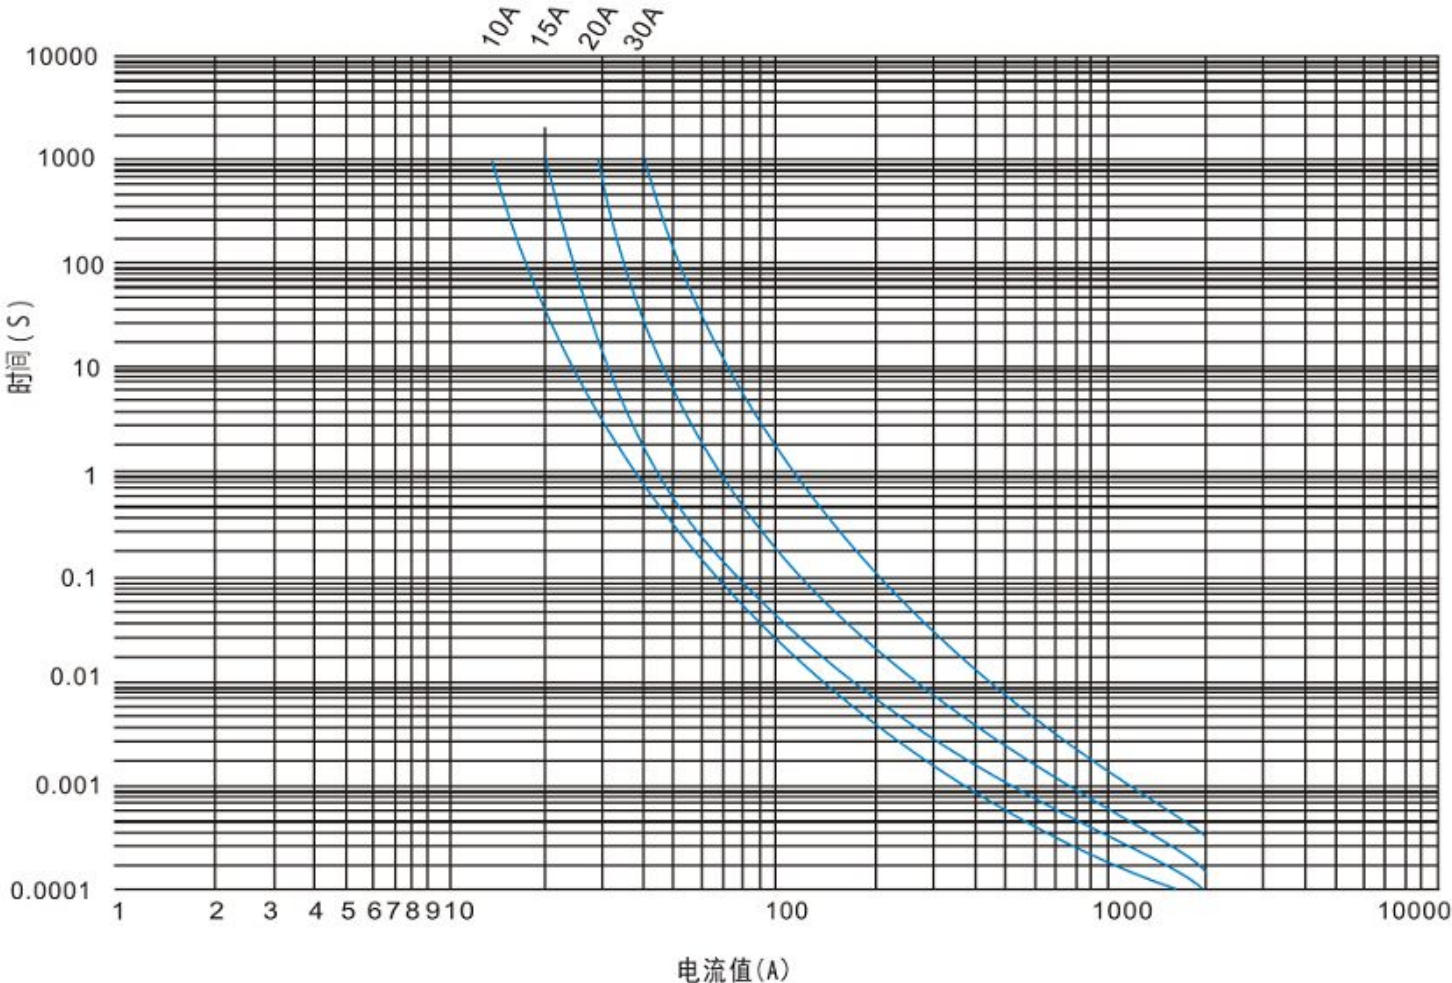

WKE10 700VDC FUSE

Specifications

Model Number	Rated voltage (V)	Rated current in (A)	Package
WKE10(WKE10A08)	DC700V	8A	6 pieces/carton
WKE10(WKE10A10)	DC700V	10A	6 pieces/carton
WKE10(WKE10A12)	DC700V	12A	6 pieces/carton
WKE10(WKE10A16)	DC700V	16A	6 pieces/carton
WKE10(WKE10A20)	DC700V	20A	6 pieces/carton
WKE10(WKE10A25)	DC700V	25A	6 pieces/carton
WKE10(WKE10A30)	DC700V	30A	6 pieces/carton
WKE10(WKE10A08)	DC700V	8A	6 pieces/carton

Fusing features test

Rated current	Appointed current times(In)	Appointed time(s)	Remark
In	1.1 In	>14400(4H)	Required not fusing
	1.5 In	20-1500	fusing within appointed time
	2.0 In	1-300	fusing within appointed time
	3.0 In	0.2S-30	fusing within appointed time
	5.0 In	0.05-1	fusing within appointed time

DC Electric Vehicles Fuse car fuse dc 700V time current property Dimension

WKE14 700VDC FUSE

Specifications

Model Number	Rated voltage (V)	Rated current in (A)	Package
WKE14(WKE14A12)	DC700V	12A	6 pieces/carton
WKE14(WKE14A16)	DC700V	16A	6 pieces/carton
WKE14(WKE14A20)	DC700V	20A	6 pieces/carton
WKE14(WKE14A25)	DC700V	25A	6 pieces/carton
WKE14(WKE14A30)	DC700V	30A	6 pieces/carton
WKE14(WKE14A40)	DC700V	40A	6 pieces/carton
WKE14(WKE14A50)	DC700V	50A	6 pieces/carton
WKE14(WKE14A63)	DC700V	63A	6 pieces/carton

DC Electric Vehicles Fuse car fuse dc 700V time current property Demension

WKE30 700VDC FUSE

Specifications

Model Number	Rated voltage (V)	Rated current in (A)	Package
WKE30(WKE30A125)	DC700V	125A	3 pieces/carton
WKE30(WKE30A150)	DC700V	150A	3 pieces/carton
WKE30(WKE30A175)	DC700V	175A	3 pieces/carton
WKE30(WKE30A200)	DC700V	200A	3 pieces/carton
WKE30(WKE30A225)	DC700V	225A	3 pieces/carton
WKE30(WKE30A250)	DC700V	250A	3 pieces/carton