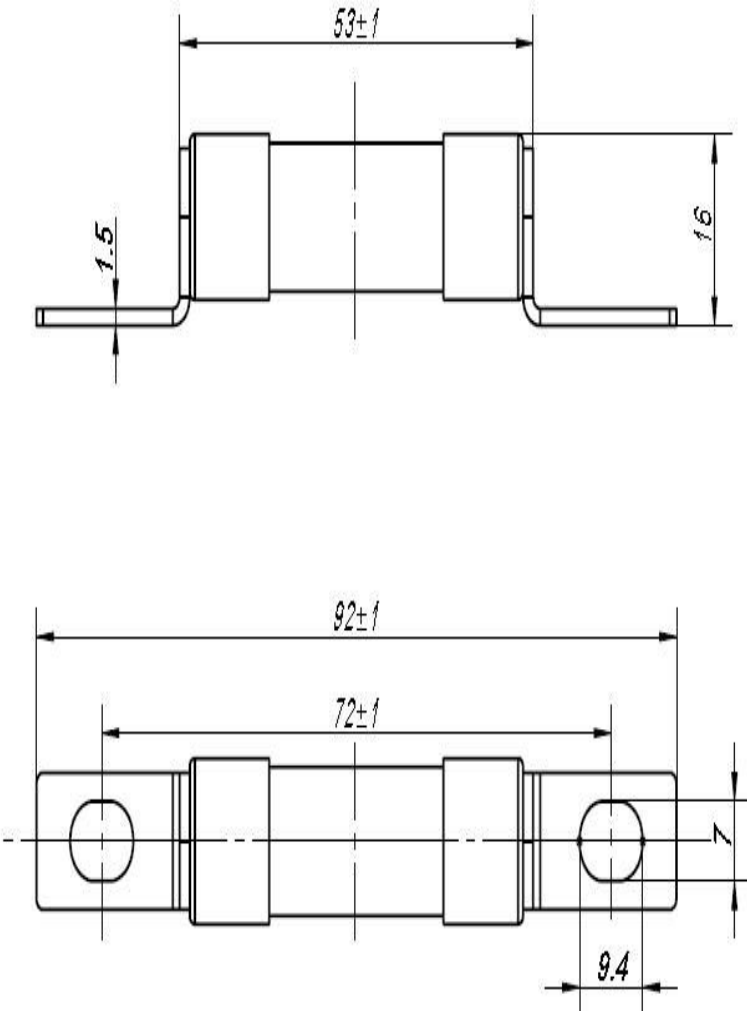

DC Electric Vehicles Fuse car fuse dc 700V time current property Demension