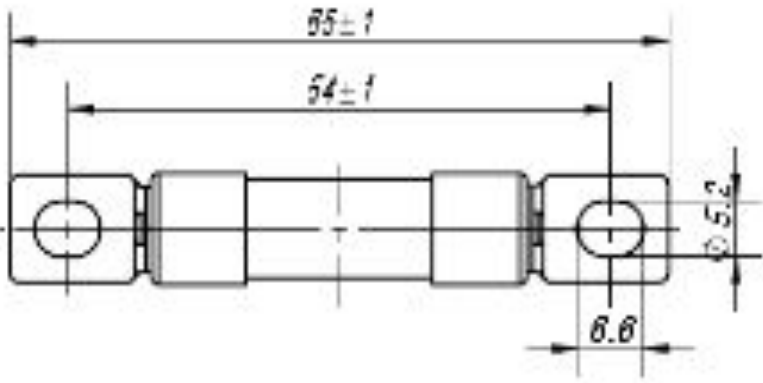

WKE10 700VDC FUSE

Specifications

Model Number	Rated voltage (V)	Rated current in (A)	Package
WKE10(WKE10A08)	DC700V	8A	6 pieces/carton
WKE10(WKE10A10)	DC700V	10A	6 pieces/carton
WKE10(WKE10A12)	DC700V	12A	6 pieces/carton
WKE10(WKE10A16)	DC700V	16A	6 pieces/carton
WKE10(WKE10A20)	DC700V	20A	6 pieces/carton
WKE10(WKE10A25)	DC700V	25A	6 pieces/carton
WKE10(WKE10A30)	DC700V	30A	6 pieces/carton
WKE10(WKE10A08)	DC700V	8A	6 pieces/carton

DC Electric Vehicles Fuse car fuse dc 700V time current property Dimension

WKE14 700VDC FUSE

Specifications

Model Number	Rated voltage (V)	Rated current in (A)	Package
WKE14(WKE14A12)	DC700V	12A	6 pieces/carton
WKE14(WKE14A16)	DC700V	16A	6 pieces/carton
WKE14(WKE14A20)	DC700V	20A	6 pieces/carton
WKE14(WKE14A25)	DC700V	25A	6 pieces/carton
WKE14(WKE14A30)	DC700V	30A	6 pieces/carton
WKE14(WKE14A40)	DC700V	40A	6 pieces/carton
WKE14(WKE14A50)	DC700V	50A	6 pieces/carton
WKE14(WKE14A63)	DC700V	63A	6 pieces/carton