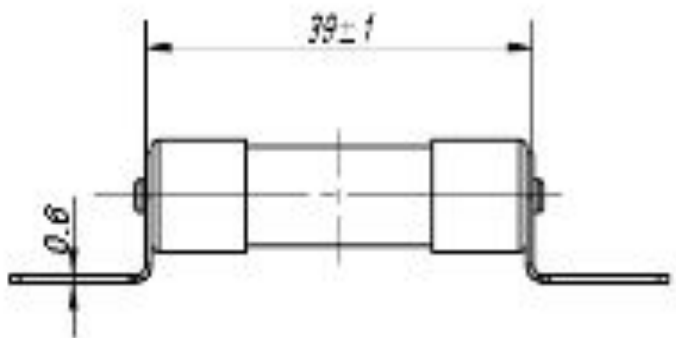

WKE10 700VDC FUSE

Specifications

Model Number	Rated voltage (V)	Rated current in (A)	Package
WKE10(WKE10A08)	DC700V	8A	6 pieces/carton
WKE10(WKE10A10)	DC700V	10A	6 pieces/carton
WKE10(WKE10A12)	DC700V	12A	6 pieces/carton
WKE10(WKE10A16)	DC700V	16A	6 pieces/carton
WKE10(WKE10A20)	DC700V	20A	6 pieces/carton
WKE10(WKE10A25)	DC700V	25A	6 pieces/carton
WKE10(WKE10A30)	DC700V	30A	6 pieces/carton
WKE10(WKE10A08)	DC700V	8A	6 pieces/carton

DC Electric Vehicles Fuse car fuse dc 700V time current property Dimension

WKE14 700VDC FUSE

Specifications

Model Number	Rated voltage (V)	Rated current in (A)	Package
WKE14(WKE14A12)	DC700V	12A	6 pieces/carton
WKE14(WKE14A16)	DC700V	16A	6 pieces/carton
WKE14(WKE14A20)	DC700V	20A	6 pieces/carton
WKE14(WKE14A25)	DC700V	25A	6 pieces/carton
WKE14(WKE14A30)	DC700V	30A	6 pieces/carton
WKE14(WKE14A40)	DC700V	40A	6 pieces/carton
WKE14(WKE14A50)	DC700V	50A	6 pieces/carton
WKE14(WKE14A63)	DC700V	63A	6 pieces/carton