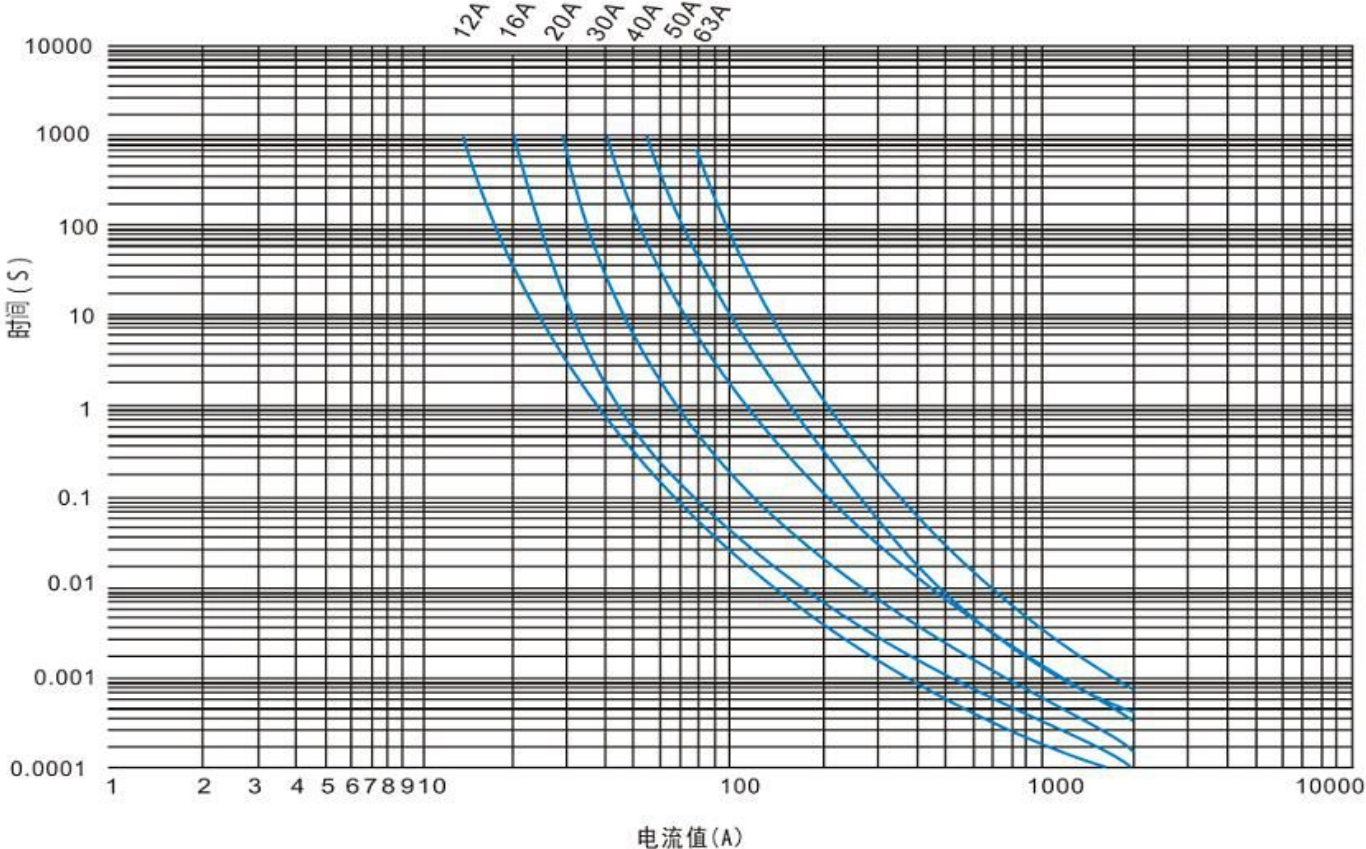

DC Electric Vehicles Fuse car fuse dc 700V time current property Demension