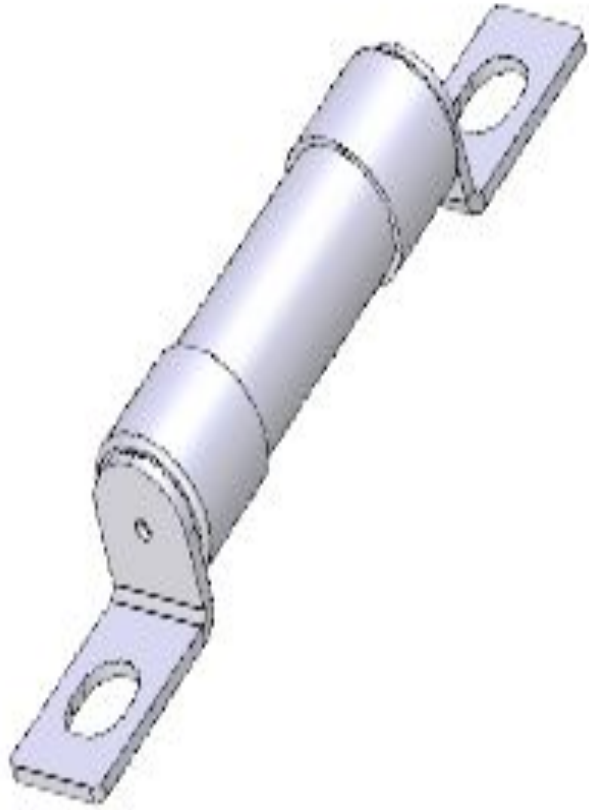

WKE10 700VDC FUSE

Specifications

Model Number	Rated voltage (V)	Rated current in (A)	Package
WKE10(WKE10A08)	DC700V	8A	6 pieces/carton
WKE10(WKE10A10)	DC700V	10A	6 pieces/carton
WKE10(WKE10A12)	DC700V	12A	6 pieces/carton
WKE10(WKE10A16)	DC700V	16A	6 pieces/carton
WKE10(WKE10A20)	DC700V	20A	6 pieces/carton
WKE10(WKE10A25)	DC700V	25A	6 pieces/carton
WKE10(WKE10A30)	DC700V	30A	6 pieces/carton
WKE10(WKE10A08)	DC700V	8A	6 pieces/carton

DC Electric Vehicles Fuse car fuse dc 700V time current property Dimension

WKE14 700VDC FUSE

Specifications

Model Number	Rated voltage (V)	Rated current in (A)	Package
WKE14(WKE14A12)	DC700V	12A	6 pieces/carton
WKE14(WKE14A16)	DC700V	16A	6 pieces/carton
WKE14(WKE14A20)	DC700V	20A	6 pieces/carton
WKE14(WKE14A25)	DC700V	25A	6 pieces/carton
WKE14(WKE14A30)	DC700V	30A	6 pieces/carton
WKE14(WKE14A40)	DC700V	40A	6 pieces/carton
WKE14(WKE14A50)	DC700V	50A	6 pieces/carton
WKE14(WKE14A63)	DC700V	63A	6 pieces/carton

DC Electric Vehicles Fuse car fuse dc 700V time current property Demension

WKE30 700VDC FUSE

Specifications

Model Number	Rated voltage (V)	Rated current in (A)	Package
WKE30(WKE30A125)	DC700V	125A	3 pieces/carton
WKE30(WKE30A150)	DC700V	150A	3 pieces/carton
WKE30(WKE30A175)	DC700V	175A	3 pieces/carton
WKE30(WKE30A200)	DC700V	200A	3 pieces/carton
WKE30(WKE30A225)	DC700V	225A	3 pieces/carton
WKE30(WKE30A250)	DC700V	250A	3 pieces/carton