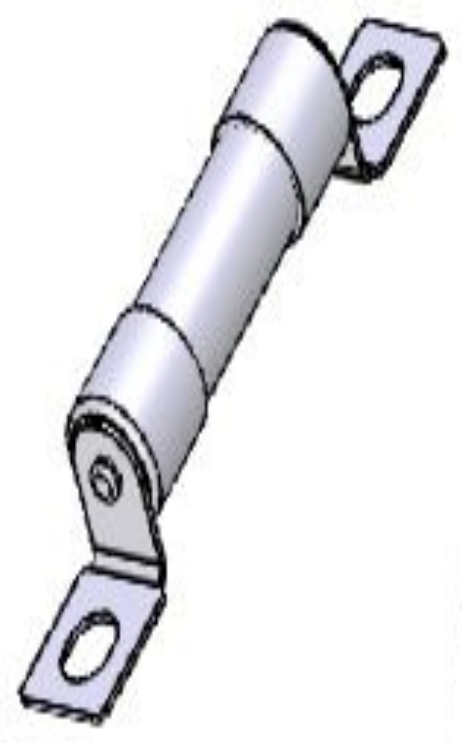

WKE10 700VDC FUSE

Specifications

Model Number	Rated voltage (V)	Rated current in (A)	Package
WKE10(WKE10A08)	DC700V	8A	6 pieces/carton
WKE10(WKE10A10)	DC700V	10A	6 pieces/carton
WKE10(WKE10A12)	DC700V	12A	6 pieces/carton
WKE10(WKE10A16)	DC700V	16A	6 pieces/carton
WKE10(WKE10A20)	DC700V	20A	6 pieces/carton
WKE10(WKE10A25)	DC700V	25A	6 pieces/carton
WKE10(WKE10A30)	DC700V	30A	6 pieces/carton
WKE10(WKE10A08)	DC700V	8A	6 pieces/carton

DC Electric Vehicles Fuse car fuse dc 700V time current property Dimension

WKE14 700VDC FUSE

Specifications

Model Number	Rated voltage (V)	Rated current in (A)	Package
WKE14(WKE14A12)	DC700V	12A	6 pieces/carton
WKE14(WKE14A16)	DC700V	16A	6 pieces/carton
WKE14(WKE14A20)	DC700V	20A	6 pieces/carton
WKE14(WKE14A25)	DC700V	25A	6 pieces/carton
WKE14(WKE14A30)	DC700V	30A	6 pieces/carton
WKE14(WKE14A40)	DC700V	40A	6 pieces/carton
WKE14(WKE14A50)	DC700V	50A	6 pieces/carton
WKE14(WKE14A63)	DC700V	63A	6 pieces/carton

DC Electric Vehicles Fuse car fuse dc 700V time current property Demension

WKE30 700VDC FUSE

Specifications

Model Number	Rated voltage (V)	Rated current in (A)	Package
WKE30(WKE30A125)	DC700V	125A	3 pieces/carton
WKE30(WKE30A150)	DC700V	150A	3 pieces/carton
WKE30(WKE30A175)	DC700V	175A	3 pieces/carton
WKE30(WKE30A200)	DC700V	200A	3 pieces/carton
WKE30(WKE30A225)	DC700V	225A	3 pieces/carton
WKE30(WKE30A250)	DC700V	250A	3 pieces/carton